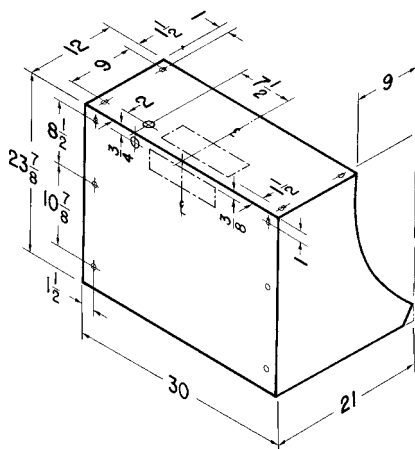

Range Hood Specifications

WIDTH	HAMMERED WHITE	HAMMERED ALMOND	HAMMERED BLACK*	Accessory NON-DUCTED FILTER
30"	113036	113042	113035	41F

VOLTS	AMPS	SONES VER. HOR.	CFM VER. HOR.	DUCT
120	3	6.0 6.5	190 200	3¼" x 10"

* Special order; allow three weeks for order.